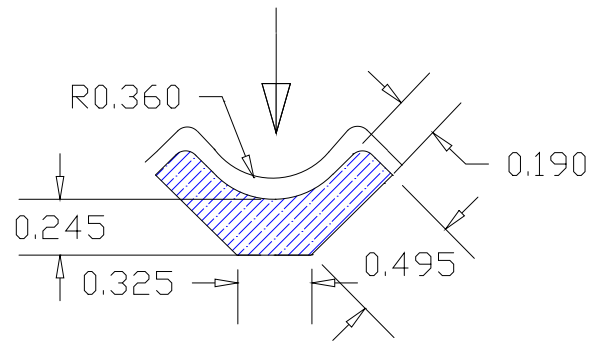

MATERIAL	CODE	PROFILE	DIMENSIONS
CELLULAR PVC	A-1	A-1 Regular Baseboard	5/16" x 3-1/8"

MATERIAL	CODE	PROFILE	DIMENSIONS
CELLULAR PVC	A-2	A-2 Colonial Baseboard	7/16" x 3"

SHOW SURFACE

MATERIAL	CODE	PROFILE	DIMENSIONS
CELLULAR PVC	A-3	A-3 Colonial Casing	1/2" x 2"

SHOW SURFACE

MATERIAL	CODE	PROFILE	DIMENSIONS
CELLULAR PVC	A-5	A-5 Regular Casing	5/16" x 2"

SHOW SURFACE

MATERIAL	CODE	PROFILE	DIMENSIONS
CELLULAR PVC	A-6	A-6 Classic Casing	9/16" x 2-3/4"

SHOW SURFACE

MATERIAL	CODE	PROFILE	DIMENSIONS
CELLULAR PVC	A-14	A-14 Door Stop	3/8" x 1-1/4"

SHOW SURFACE

MATERIAL	CODE	PROFILE	DIMENSIONS
CELLULAR PVC	A40/MM356	A-40 Century Casing	11/16" x 2-1/4"

MATERIAL	CODE	PROFILE	DIMENSIONS
CELLULAR PVC	A-45	A-45 Crown	9/16" x 1-5/8

SHOW SURFACE

MATERIAL	CODE	PROFILE	DIMENSIONS
CELLULAR PVC	A-8	A-8 Cove	3/4" x 3/4"

SHOW SURFACE

MATERIAL	CODE	PROFILE	DIMENSIONS
CELLULAR PVC	A-18	A-18 Quarter Round	5/8" x 5/8"