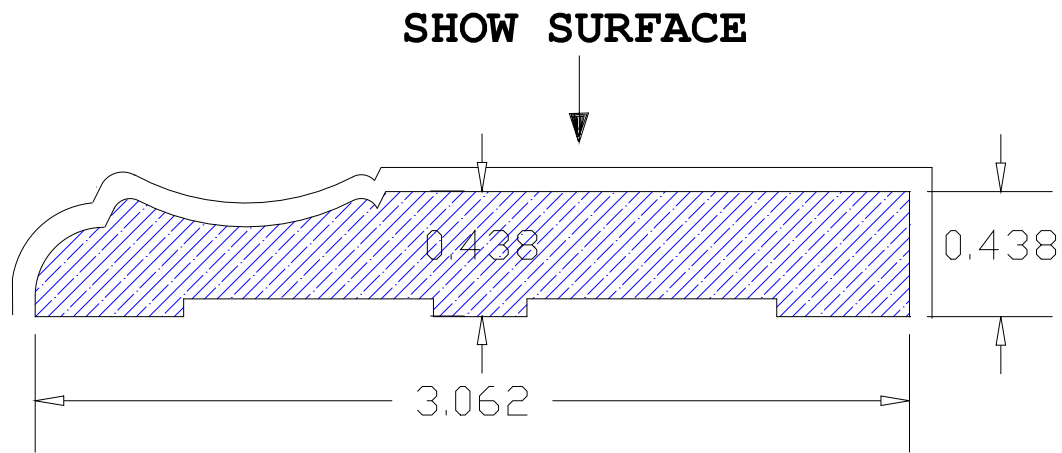

MATERIAL	CODE	PROFILE	DIMENSIONS
CELLULAR PVC	A-1	A-1 Regular Baseboard	5/16" x 3-1/8"

MATERIAL	CODE	PROFILE	DIMENSIONS
CELLULAR PVC	A-2	A-2 Colonial Baseboard	7/16" x 3"

SHOW SURFACE

MATERIAL	CODE	PROFILE	DIMENSIONS
CELLULAR PVC	A-3	A-3 Colonial Casing	1/2" x 2"

SHOW SURFACE

MATERIAL	CODE	PROFILE	DIMENSIONS
CELLULAR PVC	A-5	A-5 Regular Casing	5/16" x 2"

SHOW SURFACE

MATERIAL	CODE	PROFILE	DIMENSIONS
CELLULAR PVC	A-6	A-6 Classic Casing	9/16" x 2-3/4"

SHOW SURFACE

MATERIAL	CODE	PROFILE	DIMENSIONS
CELLULAR PVC	A-14	A-14 Door Stop	3/8" x 1-1/4"

SHOW SURFACE

MATERIAL	CODE	PROFILE	DIMENSIONS
CELLULAR PVC	A40/MM356	A-40 Century Casing	11/16" x 2-1/4"

MATERIAL	CODE	PROFILE	DIMENSIONS
CELLULAR PVC	A-45	A-45 Crown	9/16" x 1-5/8

SHOW SURFACE

MATERIAL	CODE	PROFILE	DIMENSIONS
CELLULAR PVC	A-8	A-8 Cove	3/4" x 3/4"

SHOW SURFACE

MATERIAL	CODE	PROFILE	DIMENSIONS
CELLULAR PVC	A-18	A-18 Quarter Round	5/8" x 5/8"