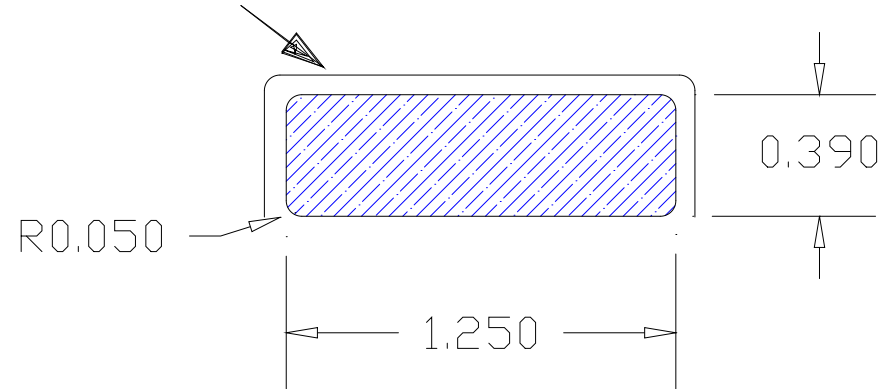

MATERIAL	CODE	PROFILE	DIMENSIONS
CELLULAR PVC	A-1	A-1 Regular Baseboard	5/16" x 3-1/8"

MATERIAL	CODE	PROFILE	DIMENSIONS
CELLULAR PVC	A-2	A-2 Colonial Baseboard	7/16" x 3"

SHOW SURFACE

MATERIAL	CODE	PROFILE	DIMENSIONS
CELLULAR PVC	A-3	A-3 Colonial Casing	1/2" x 2"

SHOW SURFACE

MATERIAL	CODE	PROFILE	DIMENSIONS
CELLULAR PVC	A-5	A-5 Regular Casing	5/16" x 2"

SHOW SURFACE

MATERIAL	CODE	PROFILE	DIMENSIONS
CELLULAR PVC	A-6	A-6 Classic Casing	9/16" x 2-3/4"

SHOW SURFACE

MATERIAL	CODE	PROFILE	DIMENSIONS
CELLULAR PVC	A-14	A-14 Door Stop	3/8" x 1-1/4"

SHOW SURFACE

MATERIAL	CODE	PROFILE	DIMENSIONS
CELLULAR PVC	A40/MM356	A-40 Century Casing	11/16" x 2-1/4"

MATERIAL	CODE	PROFILE	DIMENSIONS
CELLULAR PVC	A-45	A-45 Crown	9/16" x 1-5/8

SHOW SURFACE

MATERIAL	CODE	PROFILE	DIMENSIONS
CELLULAR PVC	A-8	A-8 Cove	3/4" x 3/4"

SHOW SURFACE

MATERIAL	CODE	PROFILE	DIMENSIONS
CELLULAR PVC	A-18	A-18 Quarter Round	5/8" x 5/8"