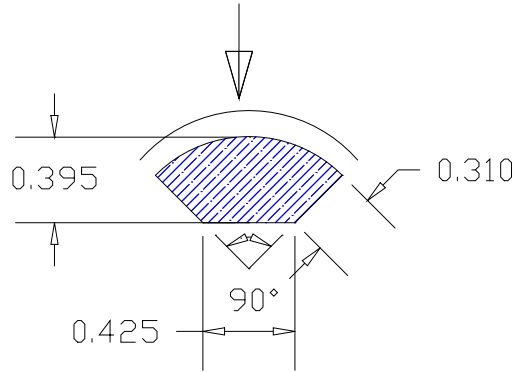

MATERIAL	CODE	PROFILE	DIMENSIONS
CELLULAR PVC	A-1	A-1 Regular Baseboard	5/16" x 3-1/8"

MATERIAL	CODE	PROFILE	DIMENSIONS
CELLULAR PVC	A-2	A-2 Colonial Baseboard	7/16" x 3"

SHOW SURFACE

MATERIAL	CODE	PROFILE	DIMENSIONS
CELLULAR PVC	A-3	A-3 Colonial Casing	1/2" x 2"

SHOW SURFACE

MATERIAL	CODE	PROFILE	DIMENSIONS
CELLULAR PVC	A-5	A-5 Regular Casing	5/16" x 2"

SHOW SURFACE

MATERIAL	CODE	PROFILE	DIMENSIONS
CELLULAR PVC	A-6	A-6 Classic Casing	9/16" x 2-3/4"

SHOW SURFACE

MATERIAL	CODE	PROFILE	DIMENSIONS
CELLULAR PVC	A-14	A-14 Door Stop	3/8" x 1-1/4"

SHOW SURFACE

MATERIAL	CODE	PROFILE	DIMENSIONS
CELLULAR PVC	A40/MM356	A-40 Century Casing	11/16" x 2-1/4"

MATERIAL	CODE	PROFILE	DIMENSIONS
CELLULAR PVC	A-45	A-45 Crown	9/16" x 1-5/8

SHOW SURFACE

MATERIAL	CODE	PROFILE	DIMENSIONS
CELLULAR PVC	A-8	A-8 Cove	3/4" x 3/4"

SHOW SURFACE

MATERIAL	CODE	PROFILE	DIMENSIONS
CELLULAR PVC	A-18	A-18 Quarter Round	5/8" x 5/8"