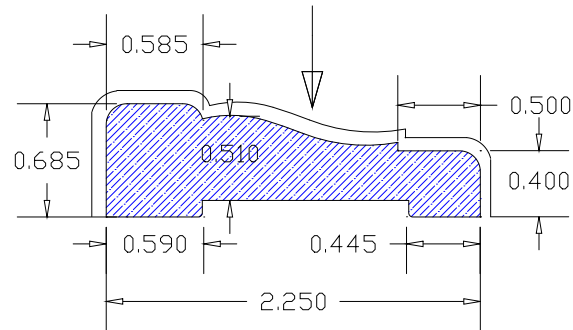

MATERIAL	CODE	PROFILE	DIMENSIONS
CELLULAR PVC	A-1	A-1 Regular Baseboard	5/16" x 3-1/8"

MATERIAL	CODE	PROFILE	DIMENSIONS
CELLULAR PVC	A-2	A-2 Colonial Baseboard	7/16" x 3"

SHOW SURFACE

MATERIAL	CODE	PROFILE	DIMENSIONS
CELLULAR PVC	A-3	A-3 Colonial Casing	1/2" x 2"

SHOW SURFACE

MATERIAL	CODE	PROFILE	DIMENSIONS
CELLULAR PVC	A-5	A-5 Regular Casing	5/16" x 2"

SHOW SURFACE

MATERIAL	CODE	PROFILE	DIMENSIONS
CELLULAR PVC	A-6	A-6 Classic Casing	9/16" x 2-3/4"

SHOW SURFACE

MATERIAL	CODE	PROFILE	DIMENSIONS
CELLULAR PVC	A-14	A-14 Door Stop	3/8" x 1-1/4"

SHOW SURFACE

MATERIAL	CODE	PROFILE	DIMENSIONS
CELLULAR PVC	A40/MM356	A-40 Century Casing	11/16" x 2-1/4"

MATERIAL	CODE	PROFILE	DIMENSIONS
CELLULAR PVC	A-45	A-45 Crown	9/16" x 1-5/8

SHOW SURFACE

MATERIAL	CODE	PROFILE	DIMENSIONS
CELLULAR PVC	A-8	A-8 Cove	3/4" x 3/4"

SHOW SURFACE

MATERIAL	CODE	PROFILE	DIMENSIONS
CELLULAR PVC	A-18	A-18 Quarter Round	5/8" x 5/8"