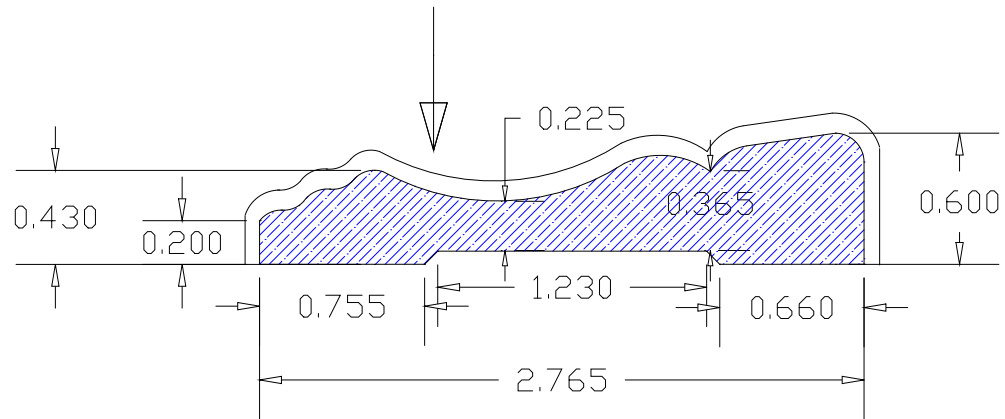

MATERIAL	CODE	PROFILE	DIMENSIONS
CELLULAR PVC	A-1	A-1 Regular Baseboard	5/16" x 3-1/8"

MATERIAL	CODE	PROFILE	DIMENSIONS
CELLULAR PVC	A-2	A-2 Colonial Baseboard	7/16" x 3"

SHOW SURFACE

MATERIAL	CODE	PROFILE	DIMENSIONS
CELLULAR PVC	A-3	A-3 Colonial Casing	1/2" x 2"

SHOW SURFACE

MATERIAL	CODE	PROFILE	DIMENSIONS
CELLULAR PVC	A-5	A-5 Regular Casing	5/16" x 2"

SHOW SURFACE

MATERIAL	CODE	PROFILE	DIMENSIONS
CELLULAR PVC	A-6	A-6 Classic Casing	9/16" x 2-3/4"

SHOW SURFACE

MATERIAL	CODE	PROFILE	DIMENSIONS
CELLULAR PVC	A-14	A-14 Door Stop	3/8" x 1-1/4"

SHOW SURFACE

MATERIAL	CODE	PROFILE	DIMENSIONS
CELLULAR PVC	A40/MM356	A-40 Century Casing	11/16" x 2-1/4"

MATERIAL	CODE	PROFILE	DIMENSIONS
CELLULAR PVC	A-45	A-45 Crown	9/16" x 1-5/8

SHOW SURFACE

MATERIAL	CODE	PROFILE	DIMENSIONS
CELLULAR PVC	A-8	A-8 Cove	3/4" x 3/4"

SHOW SURFACE

MATERIAL	CODE	PROFILE	DIMENSIONS
CELLULAR PVC	A-18	A-18 Quarter Round	5/8" x 5/8"