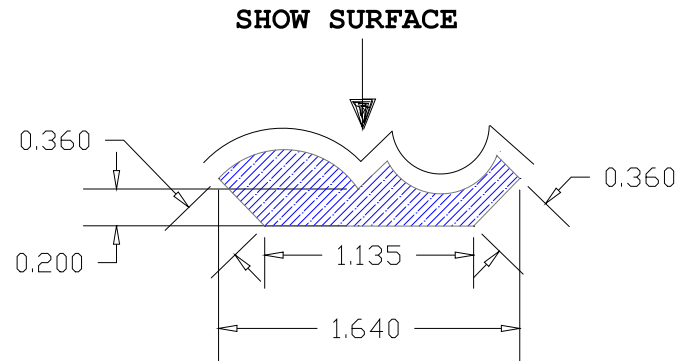

MATERIAL	CODE	PROFILE	DIMENSIONS
CELLULAR PVC	A-1	A-1 Regular Baseboard	5/16" x 3-1/8"

MATERIAL	CODE	PROFILE	DIMENSIONS
CELLULAR PVC	A-2	A-2 Colonial Baseboard	7/16" x 3"

SHOW SURFACE

MATERIAL	CODE	PROFILE	DIMENSIONS
CELLULAR PVC	A-3	A-3 Colonial Casing	1/2" x 2"

SHOW SURFACE

MATERIAL	CODE	PROFILE	DIMENSIONS
CELLULAR PVC	A-5	A-5 Regular Casing	5/16" x 2"

SHOW SURFACE

MATERIAL	CODE	PROFILE	DIMENSIONS
CELLULAR PVC	A-6	A-6 Classic Casing	9/16" x 2-3/4"

SHOW SURFACE

MATERIAL	CODE	PROFILE	DIMENSIONS
CELLULAR PVC	A-14	A-14 Door Stop	3/8" x 1-1/4"

SHOW SURFACE

MATERIAL	CODE	PROFILE	DIMENSIONS
CELLULAR PVC	A40/MM356	A-40 Century Casing	11/16" x 2-1/4"

MATERIAL	CODE	PROFILE	DIMENSIONS
CELLULAR PVC	A-45	A-45 Crown	9/16" x 1-5/8

SHOW SURFACE

MATERIAL	CODE	PROFILE	DIMENSIONS
CELLULAR PVC	A-8	A-8 Cove	3/4" x 3/4"

SHOW SURFACE

MATERIAL	CODE	PROFILE	DIMENSIONS
CELLULAR PVC	A-18	A-18 Quarter Round	5/8" x 5/8"