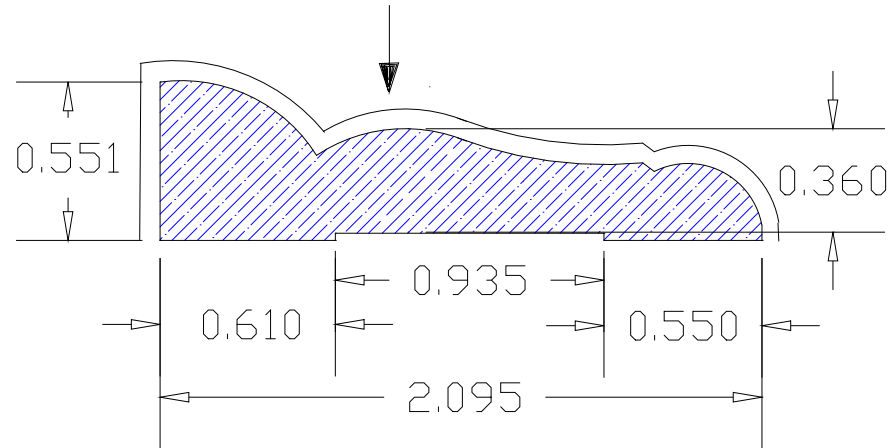

MATERIAL	CODE	PROFILE	DIMENSIONS
CELLULAR PVC	A-1	A-1 Regular Baseboard	5/16" x 3-1/8"

MATERIAL	CODE	PROFILE	DIMENSIONS
CELLULAR PVC	A-2	A-2 Colonial Baseboard	7/16" x 3"

SHOW SURFACE

MATERIAL	CODE	PROFILE	DIMENSIONS
CELLULAR PVC	A-3	A-3 Colonial Casing	1/2" x 2"

SHOW SURFACE

MATERIAL	CODE	PROFILE	DIMENSIONS
CELLULAR PVC	A-5	A-5 Regular Casing	5/16" x 2"

SHOW SURFACE

MATERIAL	CODE	PROFILE	DIMENSIONS
CELLULAR PVC	A-6	A-6 Classic Casing	9/16" x 2-3/4"

SHOW SURFACE

MATERIAL	CODE	PROFILE	DIMENSIONS
CELLULAR PVC	A-14	A-14 Door Stop	3/8" x 1-1/4"

SHOW SURFACE

MATERIAL	CODE	PROFILE	DIMENSIONS
CELLULAR PVC	A40/MM356	A-40 Century Casing	11/16" x 2-1/4"

MATERIAL	CODE	PROFILE	DIMENSIONS
CELLULAR PVC	A-45	A-45 Crown	9/16" x 1-5/8

SHOW SURFACE

MATERIAL	CODE	PROFILE	DIMENSIONS
CELLULAR PVC	A-8	A-8 Cove	3/4" x 3/4"

SHOW SURFACE

MATERIAL	CODE	PROFILE	DIMENSIONS
CELLULAR PVC	A-18	A-18 Quarter Round	5/8" x 5/8"