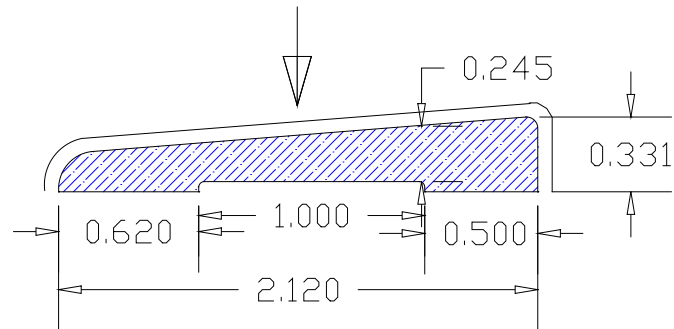

MATERIAL	CODE	PROFILE	DIMENSIONS
CELLULAR PVC	A-1	A-1 Regular Baseboard	5/16" x 3-1/8"

MATERIAL	CODE	PROFILE	DIMENSIONS
CELLULAR PVC	A-2	A-2 Colonial Baseboard	7/16" x 3"

SHOW SURFACE

MATERIAL	CODE	PROFILE	DIMENSIONS
CELLULAR PVC	A-3	A-3 Colonial Casing	1/2" x 2"

SHOW SURFACE

MATERIAL	CODE	PROFILE	DIMENSIONS
CELLULAR PVC	A-5	A-5 Regular Casing	5/16" x 2"

SHOW SURFACE

MATERIAL	CODE	PROFILE	DIMENSIONS
CELLULAR PVC	A-6	A-6 Classic Casing	9/16" x 2-3/4"

SHOW SURFACE

MATERIAL	CODE	PROFILE	DIMENSIONS
CELLULAR PVC	A-14	A-14 Door Stop	3/8" x 1-1/4"

SHOW SURFACE

MATERIAL	CODE	PROFILE	DIMENSIONS
CELLULAR PVC	A40/MM356	A-40 Century Casing	11/16" x 2-1/4"

MATERIAL	CODE	PROFILE	DIMENSIONS
CELLULAR PVC	A-45	A-45 Crown	9/16" x 1-5/8

SHOW SURFACE

MATERIAL	CODE	PROFILE	DIMENSIONS
CELLULAR PVC	A-8	A-8 Cove	3/4" x 3/4"

SHOW SURFACE

MATERIAL	CODE	PROFILE	DIMENSIONS
CELLULAR PVC	A-18	A-18 Quarter Round	5/8" x 5/8"