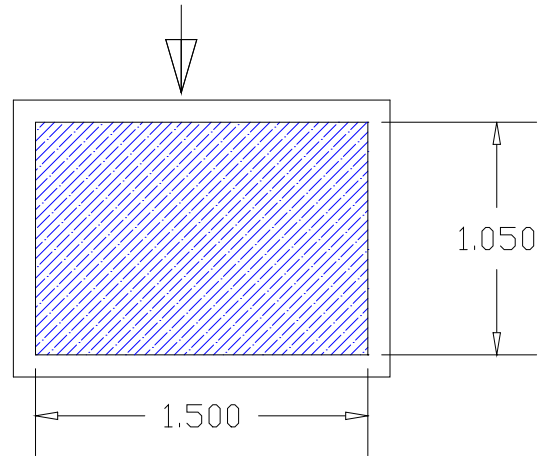

SHOW SURFACE

MATERIAL	CODE	PROFILE	DIMENSIONS
CELLULAR PVC	Transom Mull	Transom Mull	1-1/16" x 1-1/2"