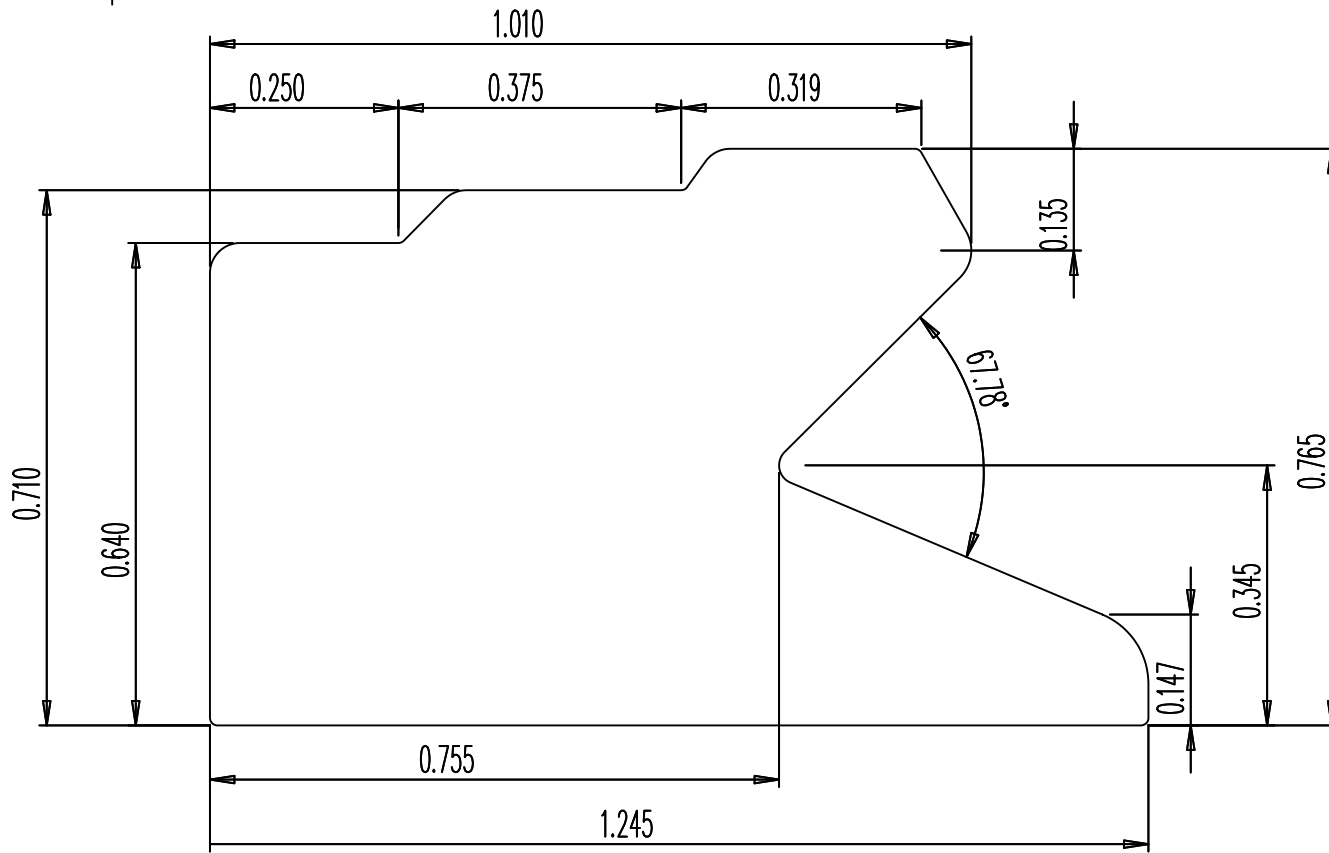

Area: 0.698 sq. in.

ACTUAL SIZE

General Notes		
NOTES:		
No.	Revision	Date
 <small>cellular pvc mouldings & trim</small>		
Vi-Lux Mouldings Inc. 105 Richmond Blvd. Napanee, Ontario Canada K7R 3Z8 Tel (613)354-4830 Fax (613)354-6569 Toll Free 1-866-281-6743		
Project	Stucco Mould	Sheet
Date	March 2017	
Scale	NTS	