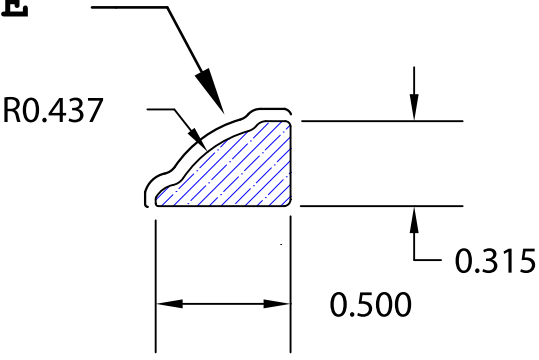

SHOW SURFACE

MATERIAL	CODE	PROFILE	DIMENSIONS
CELLULAR PVC	Part # 2700	Glazing Sidelite Bead	5/16" x 1/2"