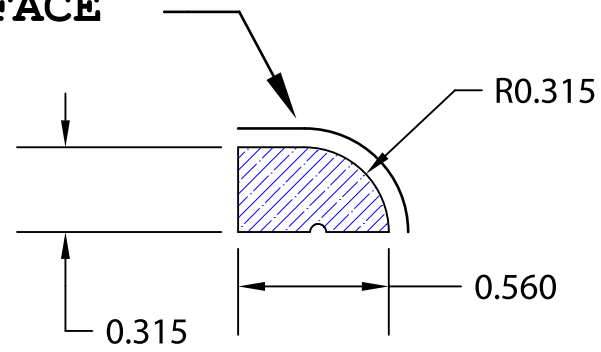

SHOW SURFACE

MATERIAL	CODE	PROFILE	DIMENSIONS
CELLULAR PVC	Part # 2650	Glass Bead Stop	5/16" x 9/16"