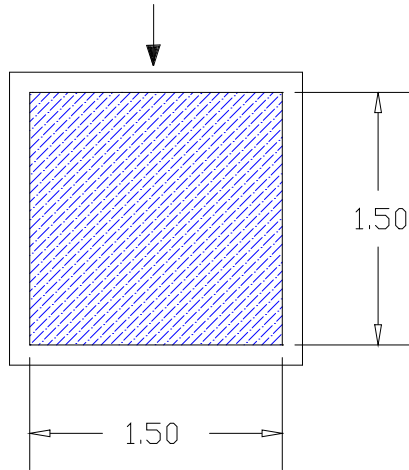

**SHOW SURFACE**

MATERIAL	CODE	PROFILE	DIMENSIONS
CELLULAR PVC	Baluster/Inside Corner	1.50 Inside Corner	1-1/2" x 1-1/2"