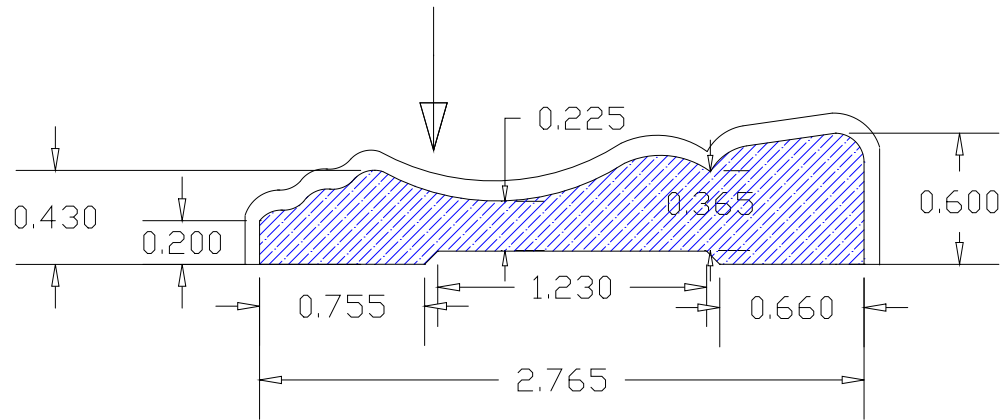

SHOW SURFACE

MATERIAL	CODE	PROFILE	DIMENSIONS
CELLULAR PVC	A-6	A-6 Classic Casing	9/16" x 2-3/4"