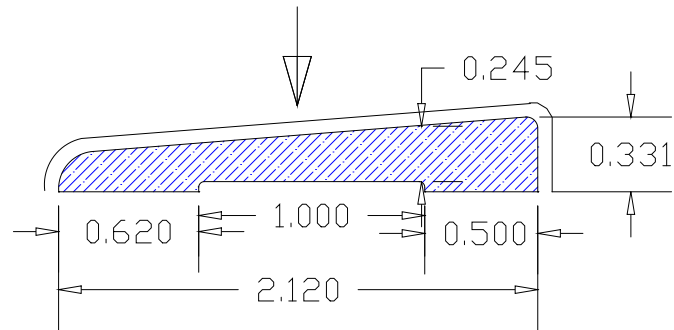

SHOW SURFACE

MATERIAL	CODE	PROFILE	DIMENSIONS
CELLULAR PVC	A-5	A-5 Regular Casing	5/16" x 2"