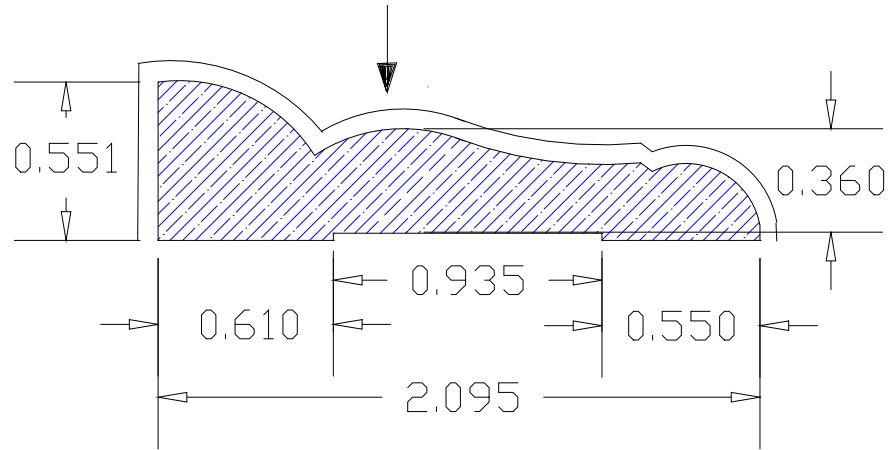

**SHOW SURFACE**

MATERIAL	CODE	PROFILE	DIMENSIONS
CELLULAR PVC	A-3	A-3 Colonial Casing	1/2" x 2"