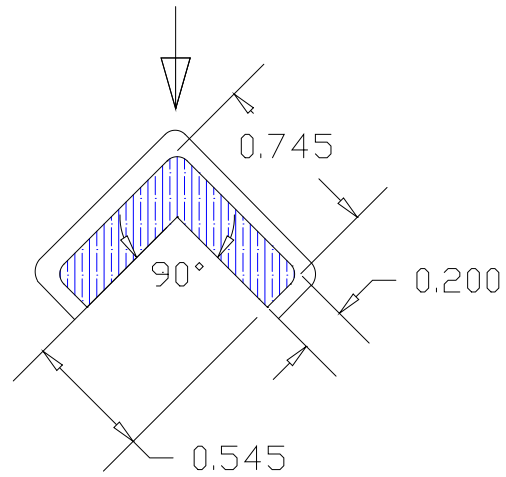

SHOW SURFACE

MATERIAL	CODE	PROFILE	DIMENSIONS
CELLULAR PVC	A-12	A-12 Outside Corner	3/4" x 3/4"