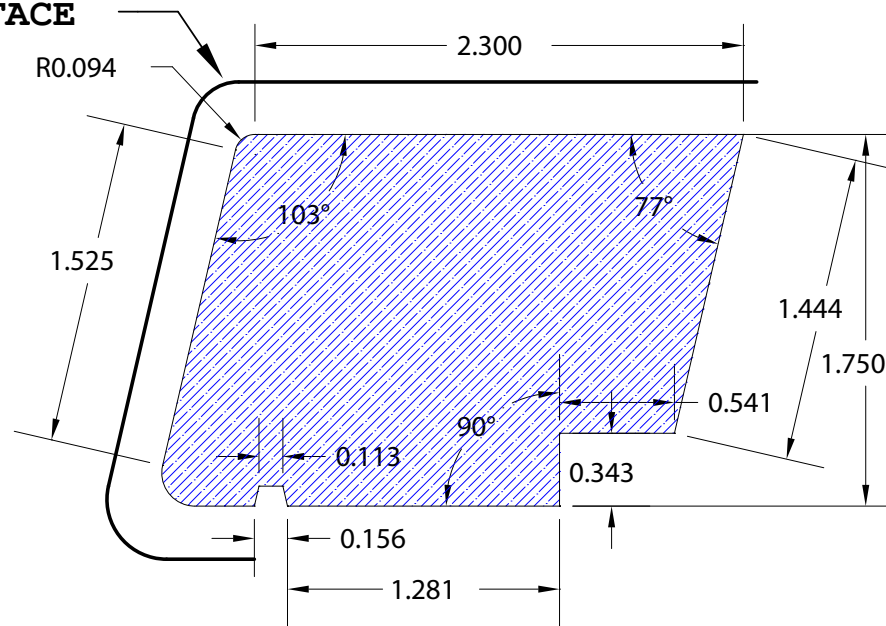

SHOW SURFACE

MATERIAL	CODE	PROFILE	DIMENSIONS
CELLULAR PVC	Historic Sill Nose	Historic Sill Nose	2-5/16" x 1-3/4"