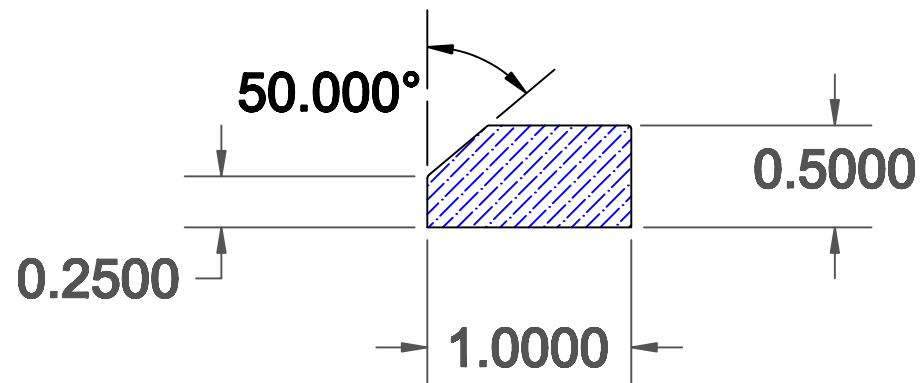

SHOW SURFACE

MATERIAL	CODE	PROFILE	DIMENSIONS
CELLULAR PVC	Part # 2610	Glazing Transom Bead	1/2" x 1"