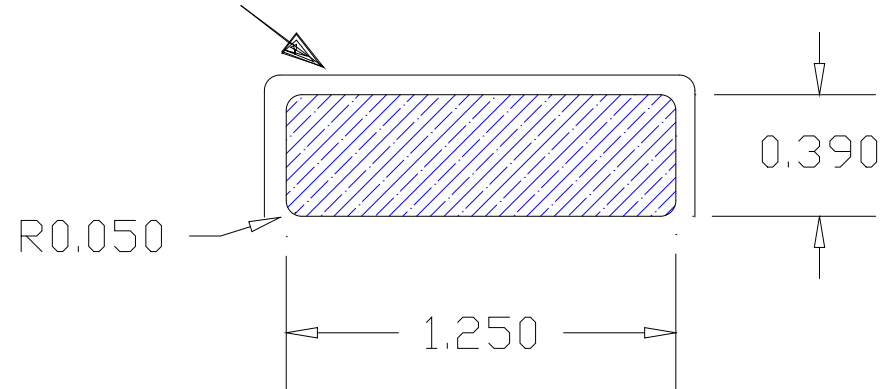

SHOW SURFACE

MATERIAL	CODE	PROFILE	DIMENSIONS
CELLULAR PVC	A-14	A-14 Door Stop	3/8" x 1-1/4"