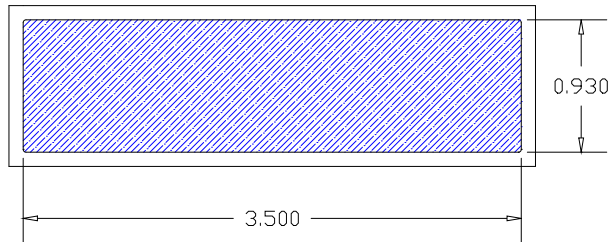

SHOW SURFACE

MATERIAL	CODE	PROFILE	DIMENSIONS
CELLULAR PVC	3.5" Trim Board	3.5 Trim Board	29/32" x 3-1/2" Smooth or Embossed